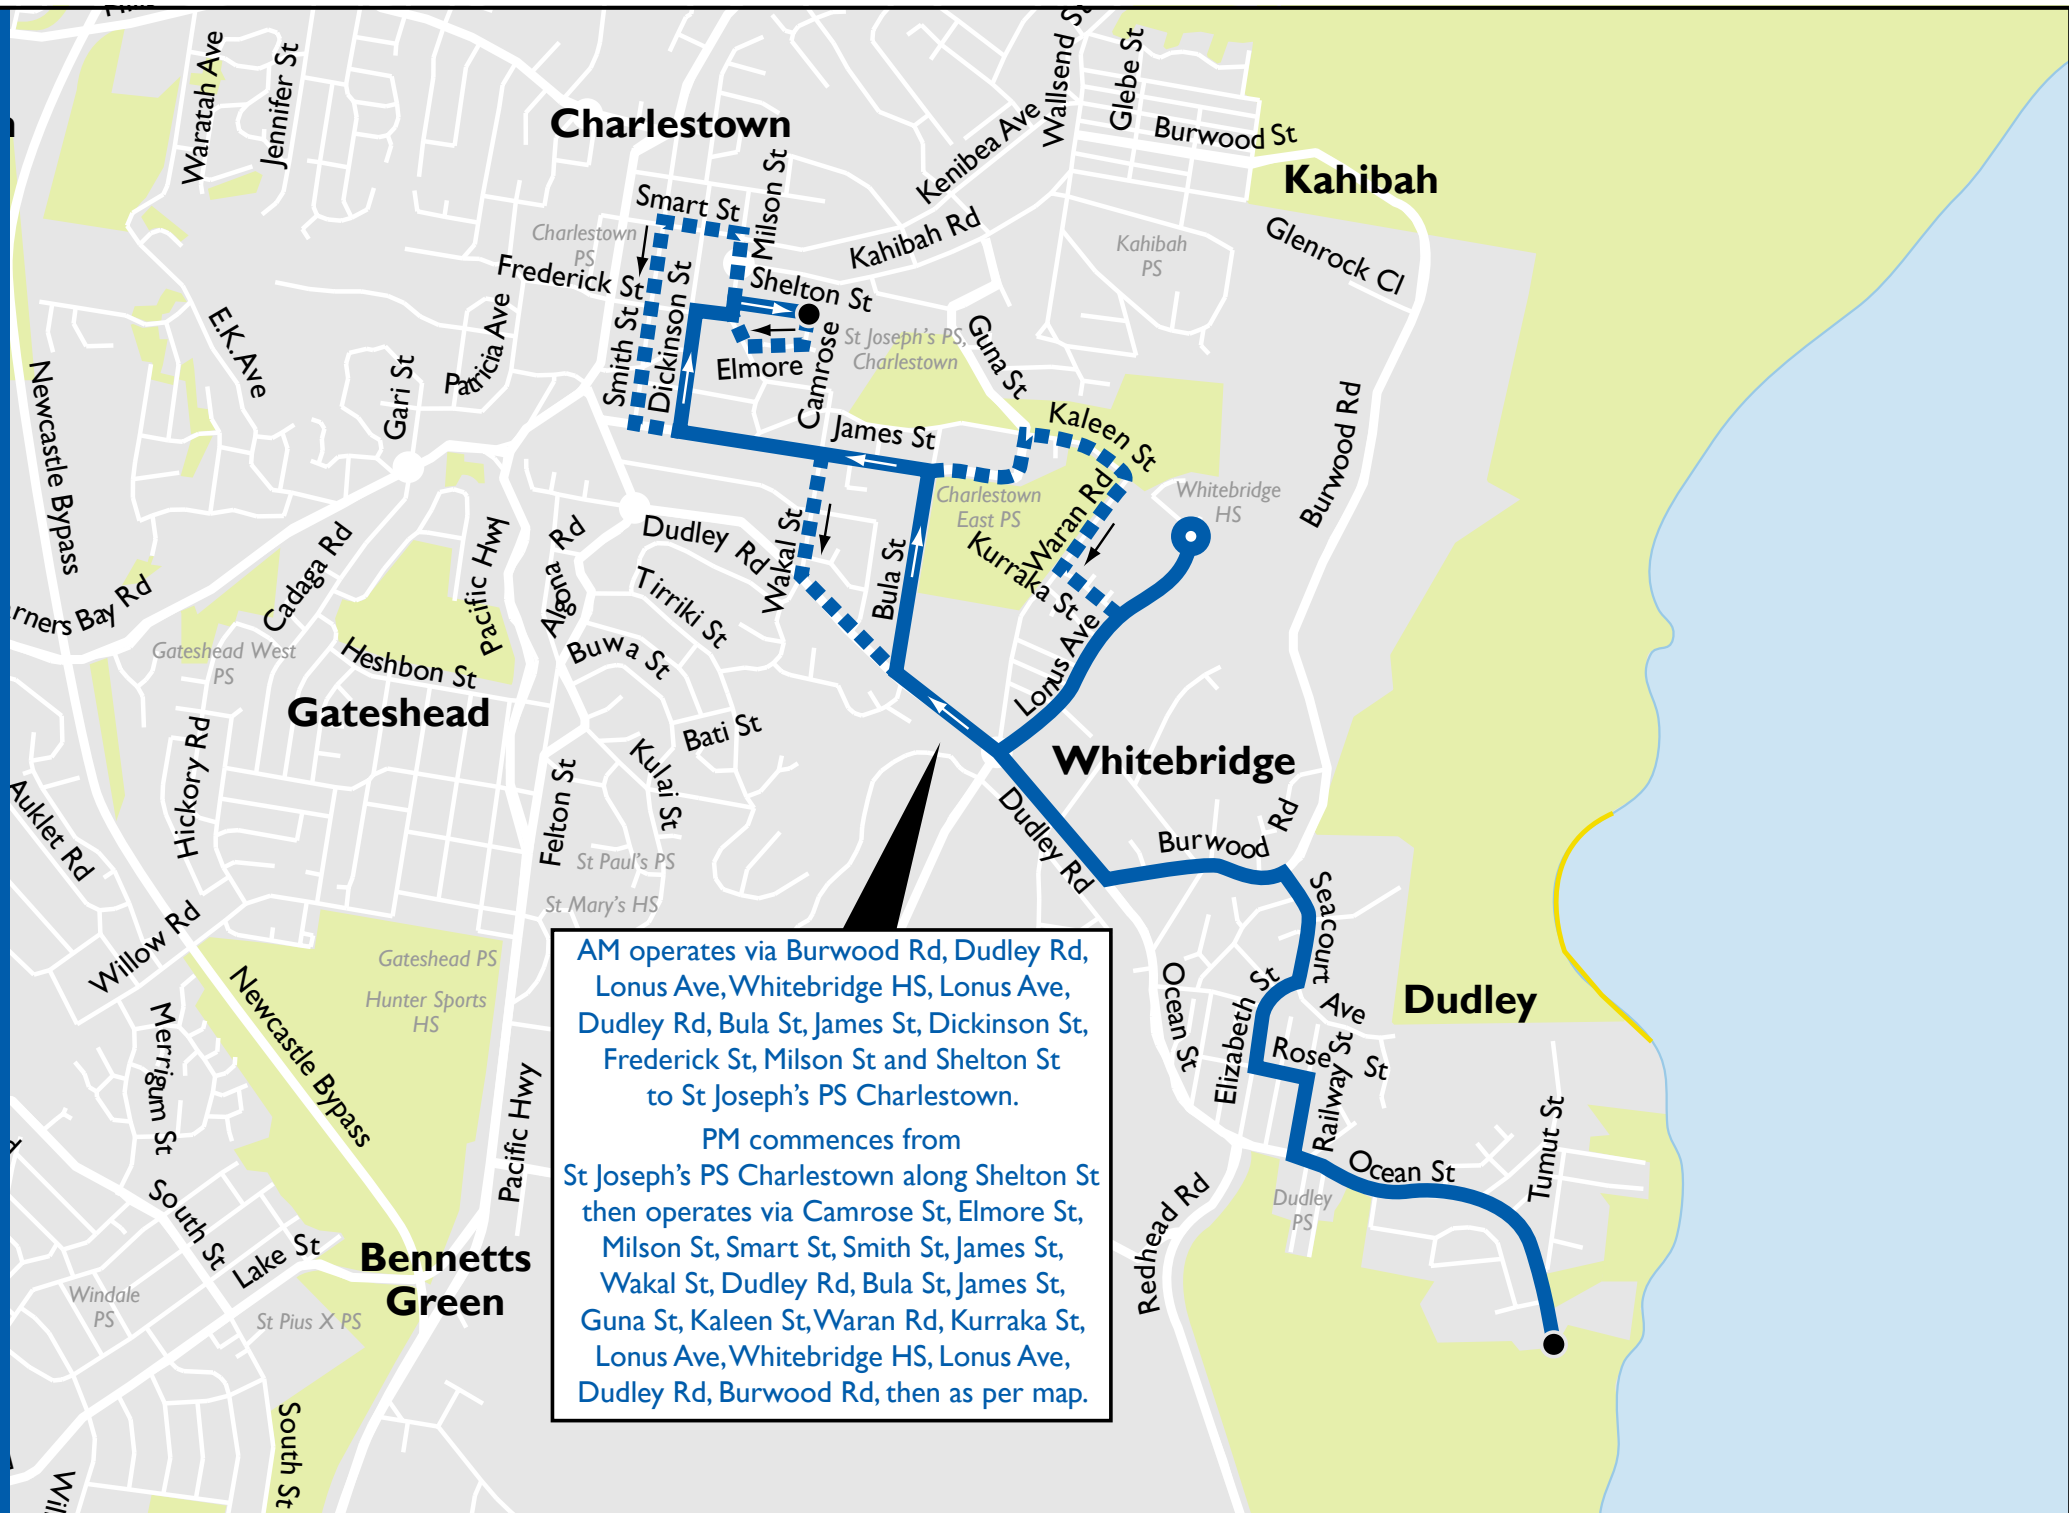

School Route 707 - AM and PM service

AM operates via Burwood Rd, Dudley Rd, Lonus Ave, Whitebridge HS, Lonus Ave, Dudley Rd, Bula St, James St, Dickinson St, Frederick St, Milson St and Shelton St to St Joseph's PS Charlestown.

PM commences from St Joseph's PS Charlestown along Shelton St then operates via Camrose St, Elmore St, Milson St, Smart St, Smith St, James St, Wakal St, Dudley Rd, Bula St, James St, Guna St, Kaleen St, Waran Rd, Kurraka St, Lonus Ave, Whitebridge HS, Lonus Ave, Dudley Rd, Burwood Rd, then as per map.